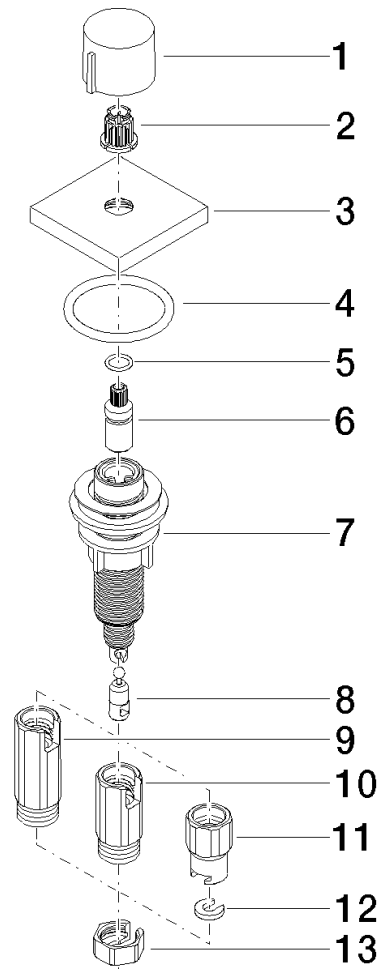

Strainer waste with control handle - Platinum

LOT

10 711 970

- control for single basin
- including adapter for Bowden cable

Fits LOT

	Platinum	10 711 970-08
	Chrome	10 711 970-00
	Brushed Platinum	10 711 970-06
	Durabress (23kt Gold)	10 711 970-09
	Dark Chrome	10 711 970-19
	Brushed Durabress (23kt Gold)	10 711 970-28
	Matte Black	10 711 970-33
	Brushed Champagne (22kt Gold)	10 711 970-46
	Champagne (22kt Gold)	10 711 970-47
	Brushed Chrome	10 711 970-93
	Brushed Dark Platinum	10 711 970-99

10 711 970

mm [inches]

10 711 970

Parts for other finishes can be found here: [Chrome](#)

Spare parts list

No.	Item Number	Name	Quantity used	Delivery time
1	09 20 97 030-08	handle	1	40
2	90 12 12 002 00 90	fixing cap	1	2
3	09 27 87 007-08	rosette	1	40
4	90 14 10 043 00 90	seal	1	2
5	09 14 10 042 90	seal	1	2
6	09 29 06 087-08	spindle	1	-
Spare part can no longer be ordered, please order the replacement item				
7	04 30 01 029 00 90	adaptor	1	2
8	09 24 03 175 90	adaptor	1	2
9	09 11 10 073-07	connection	1	30
10	09 11 10 074-07	connection	1	30
11	09 11 10 079-07	connection	1	30
12	09 30 11 087 90	disc	1	2
13	09 23 30 024-07	nut	1	30